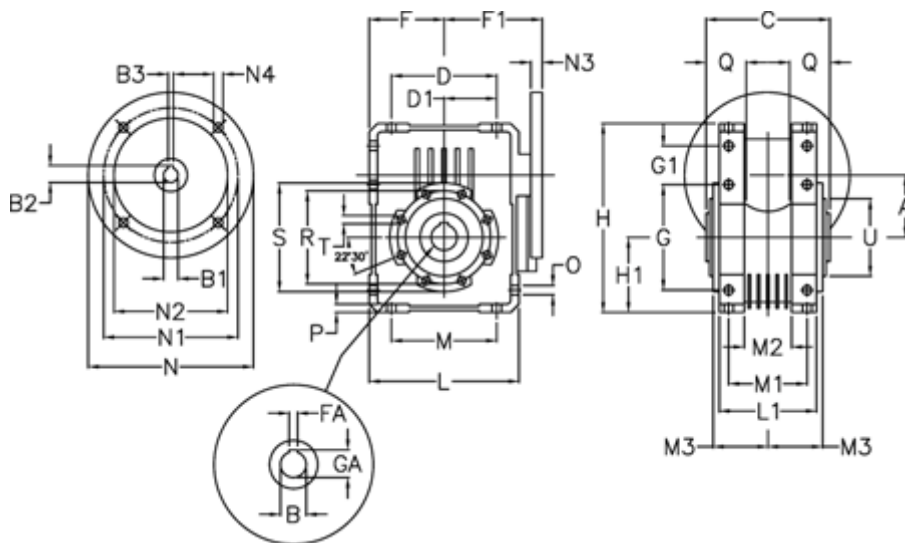

Article number: 392211004674036

Description: Worm Gear with Torque Limiter
W110 L2-U-46-P100 B5

Measures

A = 110.1	F = 125	L = 250	N2 = 180	T = M12x19
B = 42	F1 = 151	L1 = 143	N3 = 13	U = 130
B1 E7 = 28	FA = 12	M = 184	N4 = 13	
B2 = 31.3	G = 184	M1 = 115	O = 14	
B3 H9 = 8	G1 = 58	M2 = 69	P = 14	
C = 155	GA = 45.3	M3 = 73	Q = 45	
D = 174	H = 308	N = 250	R = 165	
D1 = 82	H1 = 125	N1 = 215	S = 200	